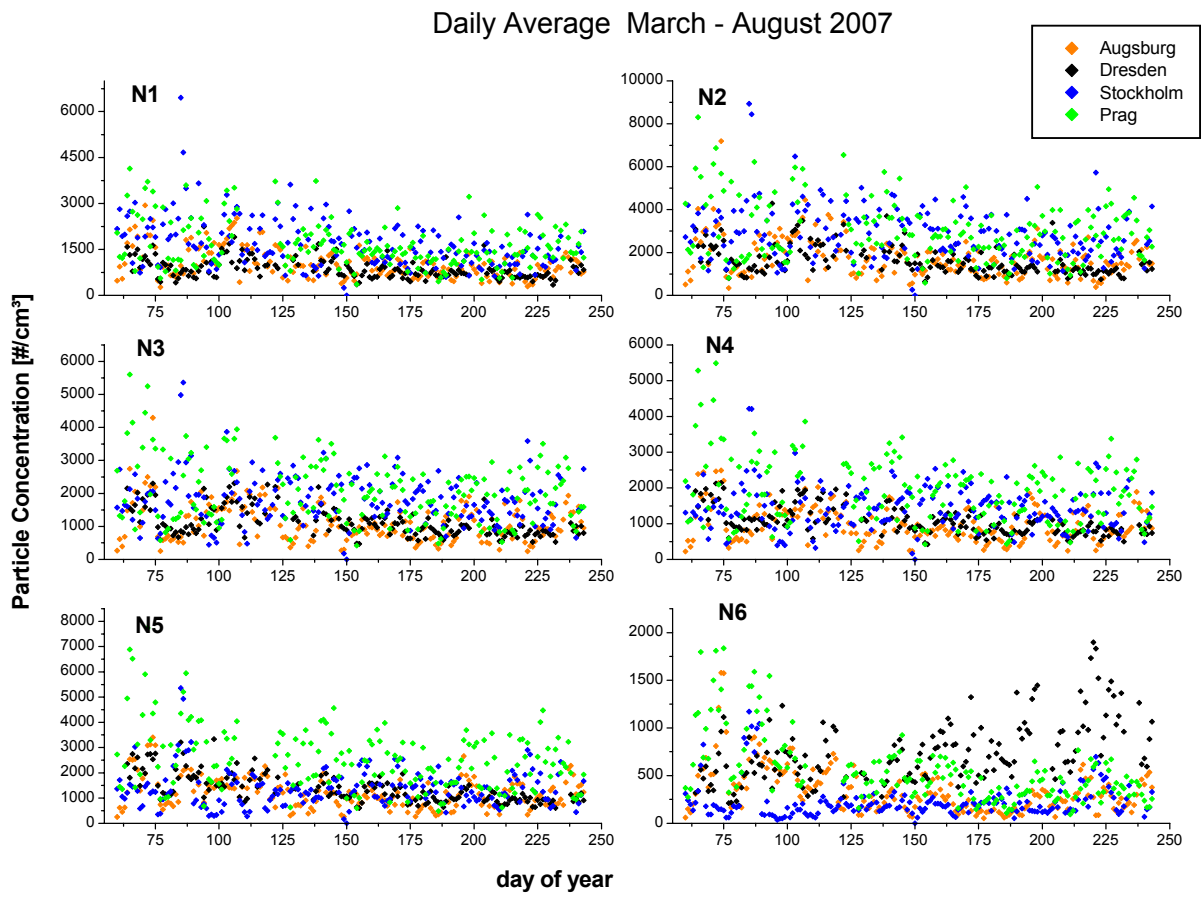

Comparison of four UFIPOLNET sites (Measurements over 6 months)

1. Monthly averages

2. Weekly averages

Weekly Average March - August 2007

3. Variation by day of week

4. Daily averages

5. Mean diurnal variation