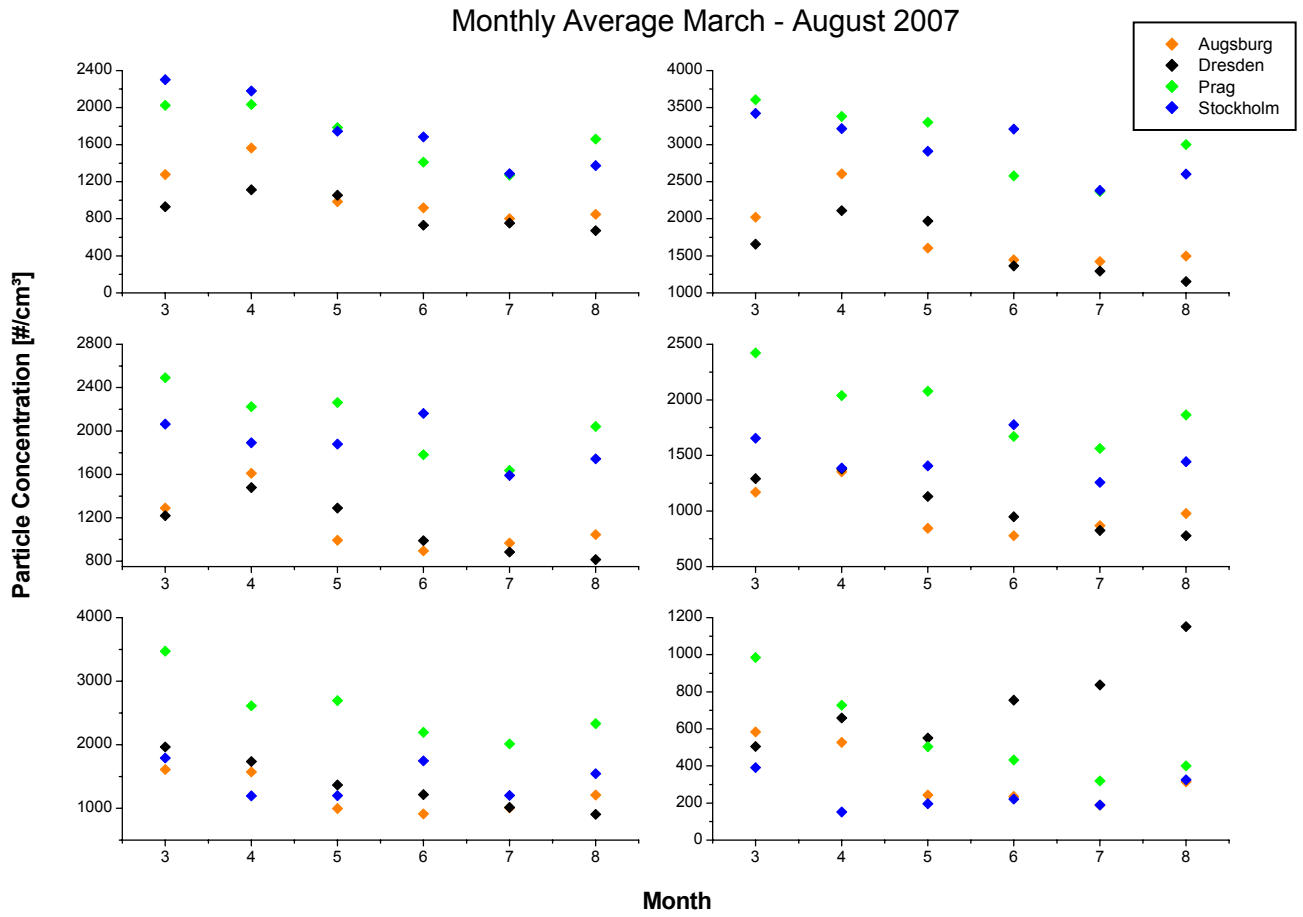

Comparison of four UFIPOLNET sites (Measurements over 6 months)

1. Monthly averages

2. Weekly averages

Weekly Average March - August 2007

3. Variation by day of week

4. Daily averages

5. Mean diurnal variation