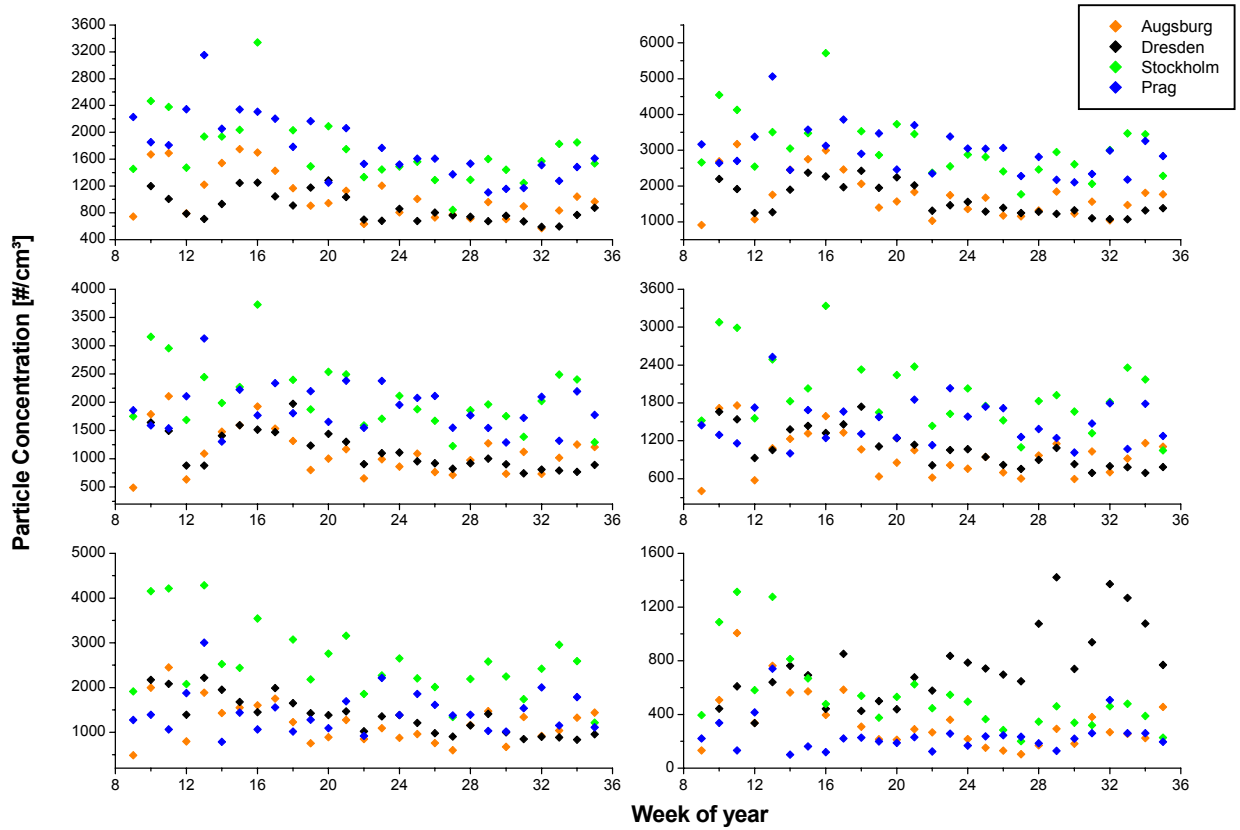

Comparison of four UFIPOLNET sites (Measurements over 6 months)

1. Monthly averages

2. Weekly averages

Weekly Average March - August 2007

3. Variation by day of week

4. Daily averages

5. Mean diurnal variation