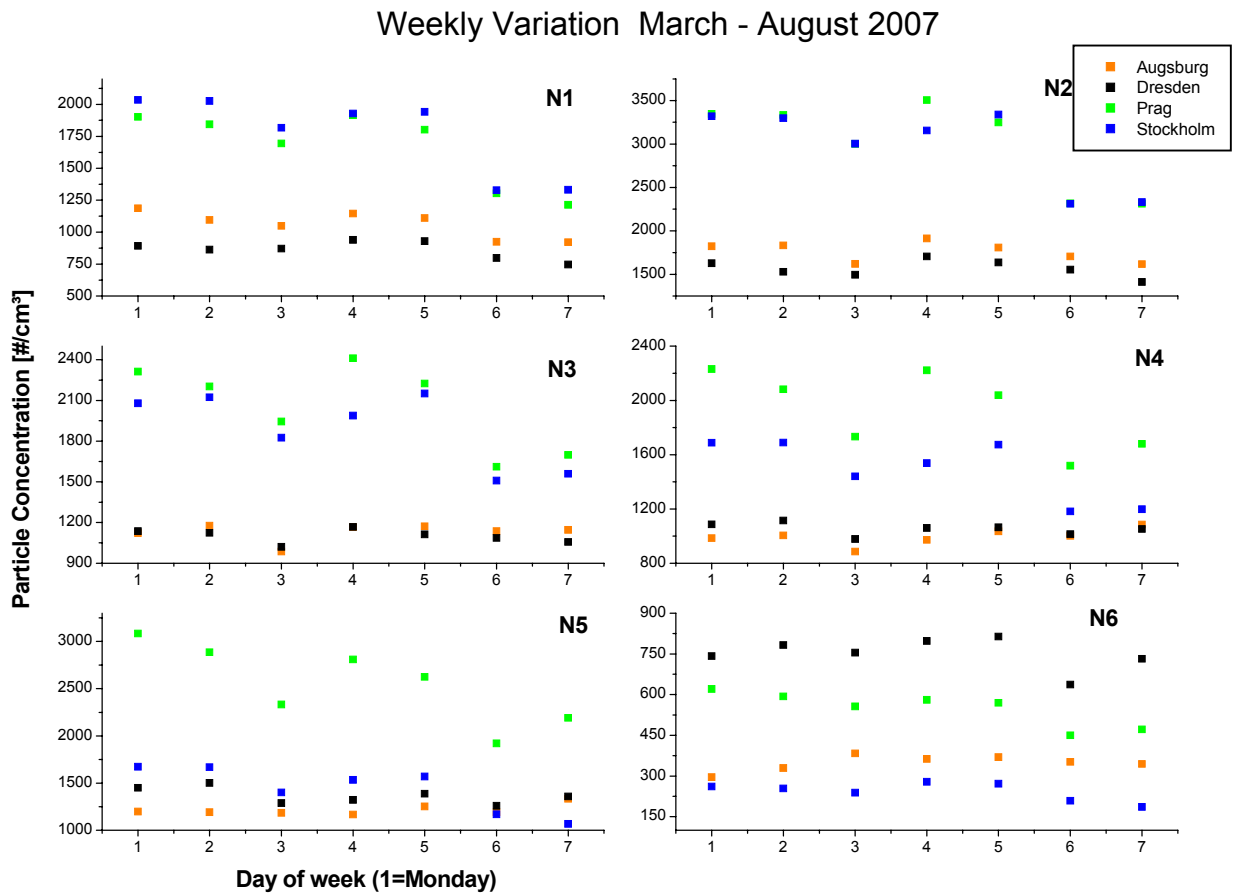

Comparison of four UFIPOLNET sites (Measurements over 6 months)

1. Monthly averages

2. Weekly averages

Weekly Average March - August 2007

3. Variation by day of week

4. Daily averages

5. Mean diurnal variation